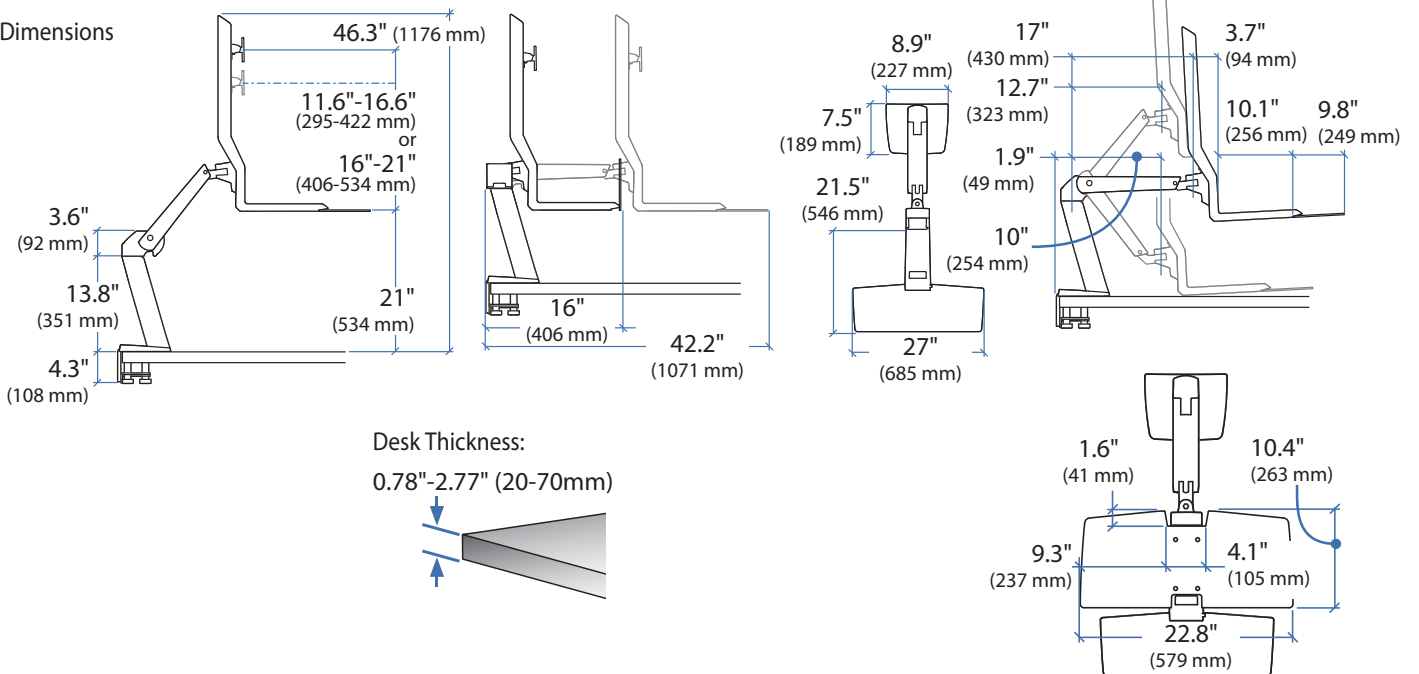

Ergotron®

Dimensional & Range of Motion Illustrations

WorkFit-A, Single LCD Mount, LD with Worksurface and Large Keyboard Tray

Weight Capacity

Range of Motion

Dimensions

© 2012 Ergotron, Inc. rev. 02/09/2012 DIM-WorkFit-A-Worksurface Content is subject to change without notification