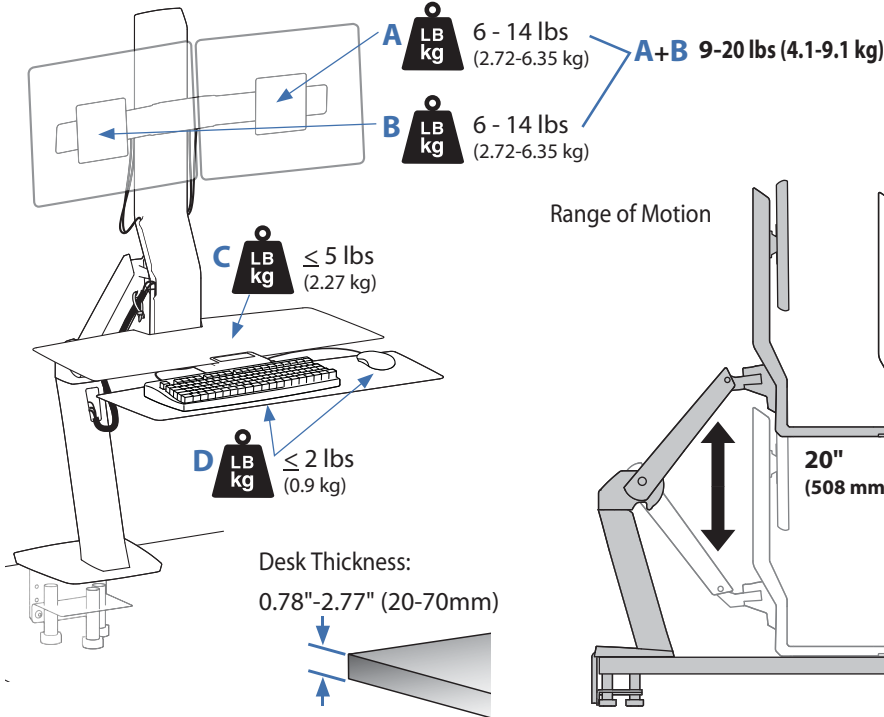

Worldwide OEM Sales

www.ergotron.com
 info.oem@ergotron.com

Ergotron®

WorkFit-A, Dual with Worksurface and Large Keyboard Tray

Dimensional & Range of Motion Illustrations

Weight Capacity:

Range of Motion

Dimensions

© 2012 Ergotron, Inc. rev. 02/09/2012 DIM-WorkFit-A-Worksurface Content is subject to change without notification

Americas Sales and Corporate Headquarters

St. Paul, MN USA
 (800) 888-8458
 +1-651-681-7600
 www.ergotron.com
 sales@ergotron.com