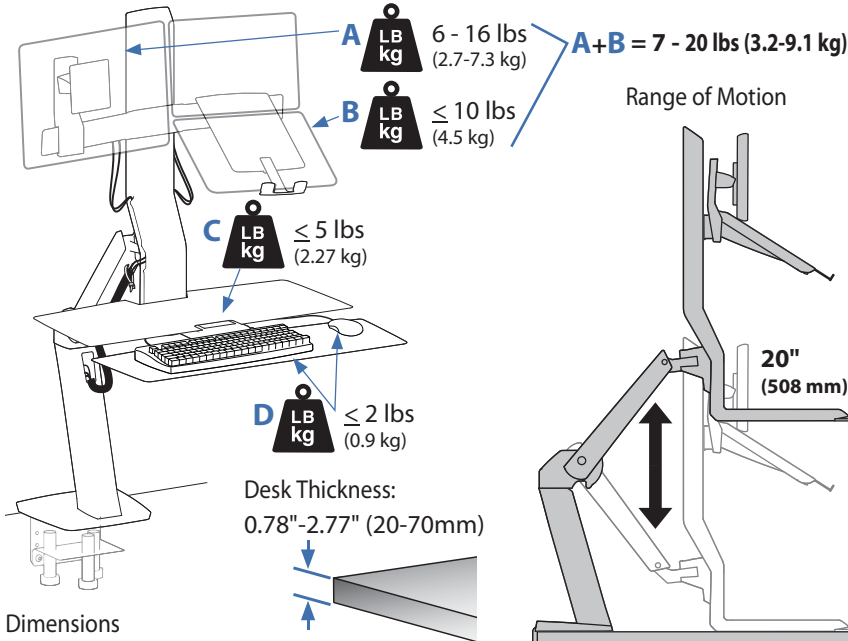

© 2012 Ergotron, Inc. rev. 02/09/2012 DIM-WorkFit-A-Worksurface Content is subject to change without notification

Americas Sales and Corporate Headquarters

St. Paul, MN USA
 (800) 888-8458
 +1-651-681-7600
 www.ergotron.com
 sales@ergotron.com

Ergotron®

WorkFit-A, LCD & Laptop with Worksurface and Large Keyboard Tray

Dimensional & Range of Motion Illustrations

Weight Capacity:

Dimensions

© 2012 Ergotron, Inc. rev. 02/09/2012 DIM-WorkFit-A-Worksurface Content is subject to change without notification