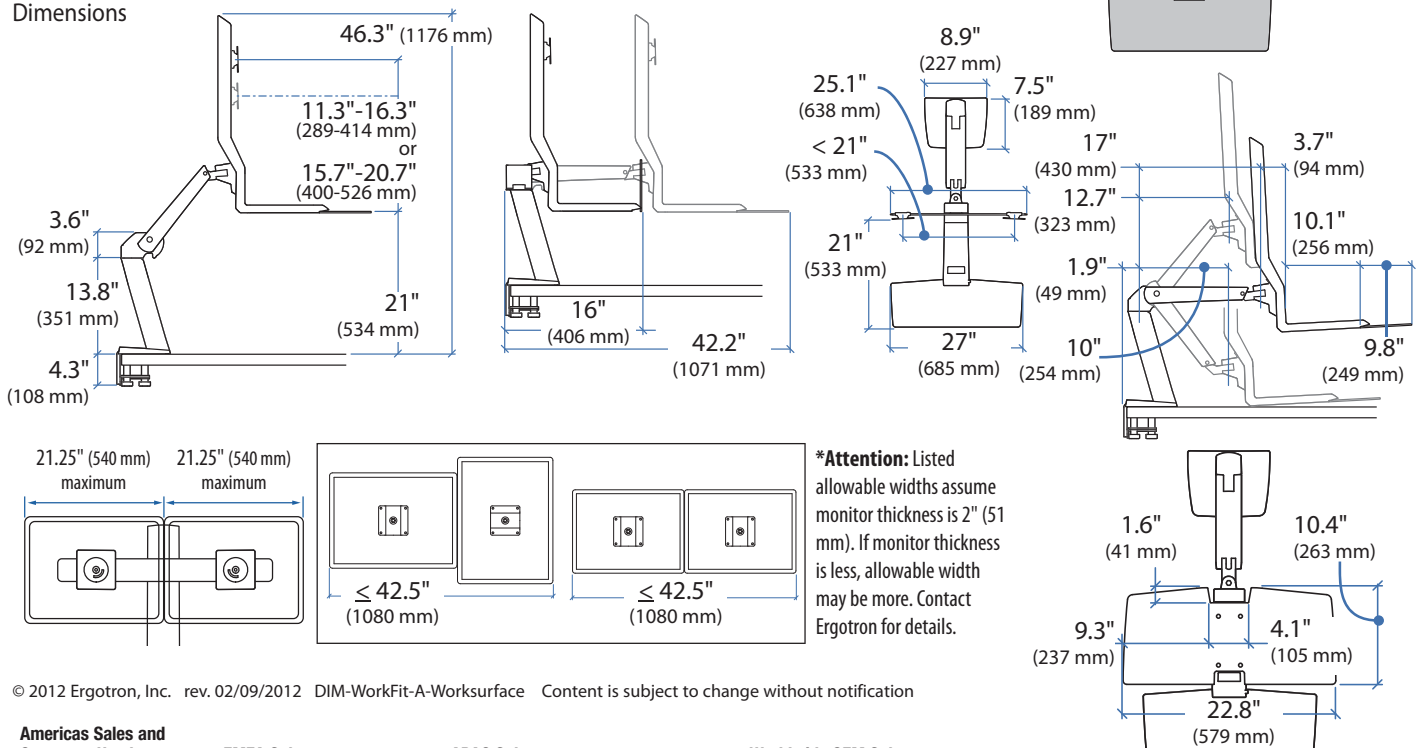

Worldwide OEM Sales

www.ergotron.com
 info.oem@ergotron.com

Ergotron®

WorkFit-A, Dual with Worksurface and Large Keyboard Tray

Dimensional & Range of Motion Illustrations

Weight Capacity:

Range of Motion

Dimensions

© 2012 Ergotron, Inc. rev. 02/09/2012 DIM-WorkFit-A-Worksurface Content is subject to change without notification

Americas Sales and Corporate Headquarters

St. Paul, MN USA
 (800) 888-8458
 +1-651-681-7600
 www.ergotron.com
 sales@ergotron.com