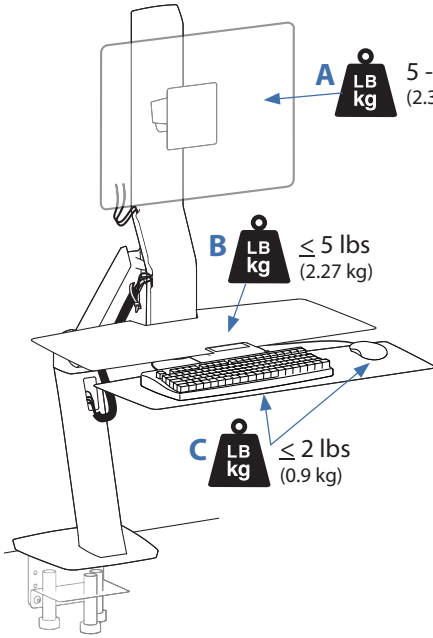

Ergotron®

Dimensional & Range of Motion Illustrations

WorkFit-A, Single LCD Mount, LD with Worksurface and Large Keyboard Tray

Weight Capacity

Range of Motion

Dimensions

© 2012 Ergotron, Inc. rev. 02/09/2012 DIM-WorkFit-A-Worksurface Content is subject to change without notification