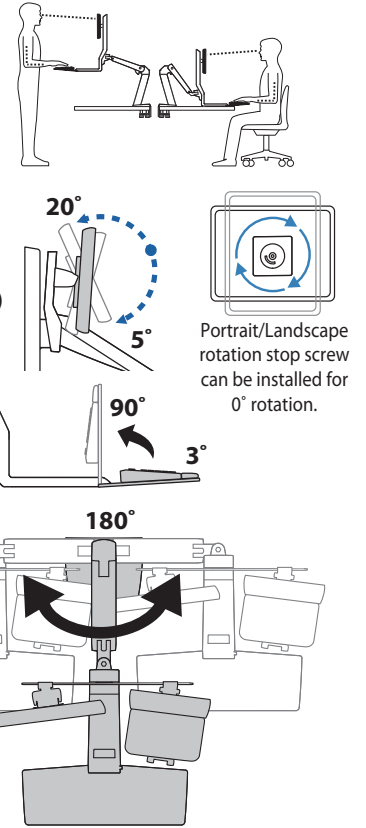

Ergotron®

WorkFit-A, LCD & Laptop with Worksurface and Large Keyboard Tray

Dimensional & Range of Motion Illustrations

Weight Capacity:

Dimensions

© 2012 Ergotron, Inc. rev. 02/09/2012 DIM-WorkFit-A-Worksurface Content is subject to change without notification