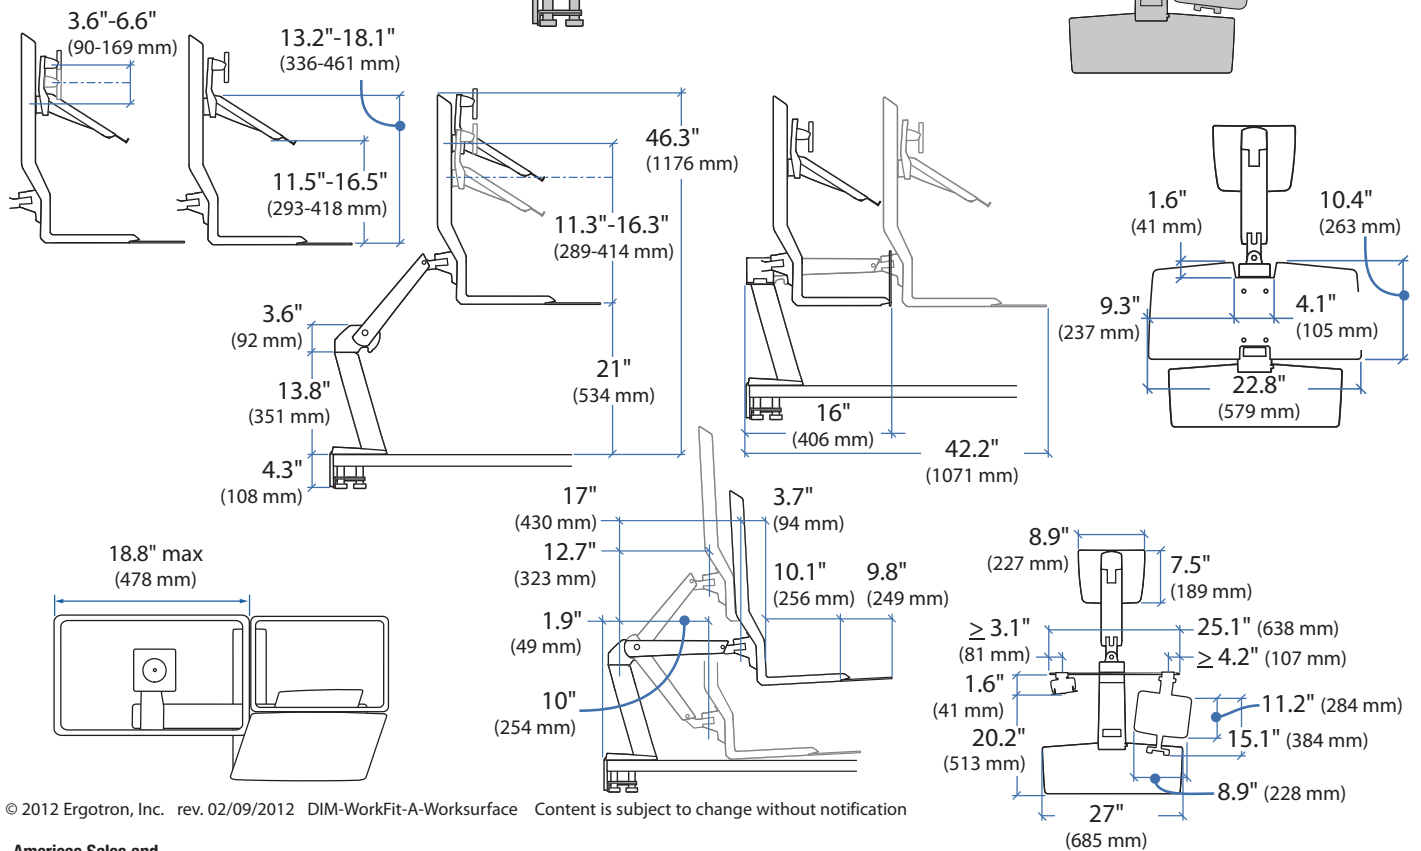

Ergotron®

WorkFit-A, LCD & Laptop with Worksurface and Large Keyboard Tray

Dimensional & Range of Motion Illustrations

Weight Capacity:

Dimensions

© 2012 Ergotron, Inc. rev. 02/09/2012 DIM-WorkFit-A-Worksurface Content is subject to change without notification