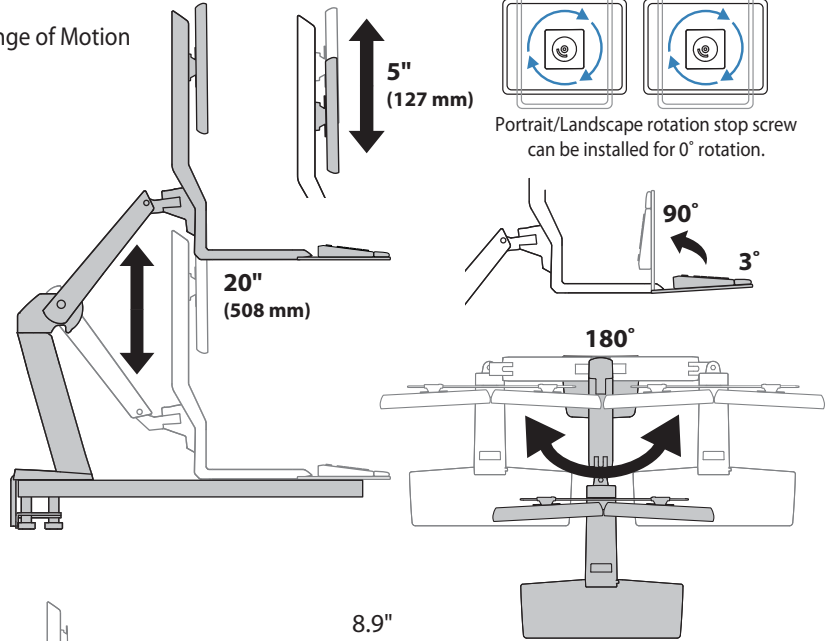

Worldwide OEM Sales

www.ergotron.com
 info.oem@ergotron.com

Ergotron®

WorkFit-A, Dual with Worksurface and Large Keyboard Tray

Dimensional & Range of Motion Illustrations

Weight Capacity:

Range of Motion

Dimensions

© 2012 Ergotron, Inc. rev. 02/09/2012 DIM-WorkFit-A-Worksurface Content is subject to change without notification

Americas Sales and Corporate Headquarters

St. Paul, MN USA
 (800) 888-8458
 +1-651-681-7600
 www.ergotron.com
 sales@ergotron.com