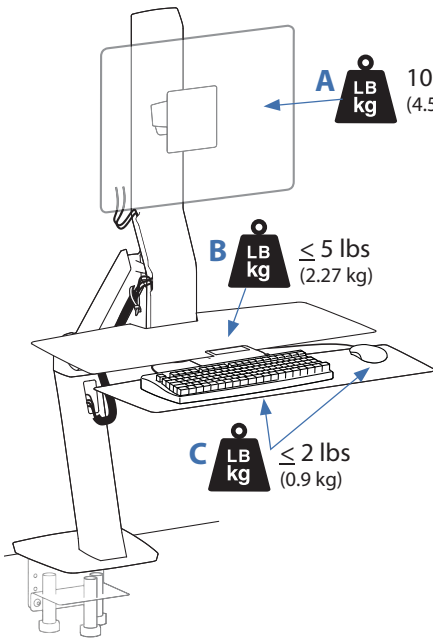

APAC Sale

Tokyo, Japan
 www.ergotron.com
 apaccustomerservice@ergotron.com

Worldwide OEM Sales

www.ergotron.com
 info.oem@ergotron.com

Ergotron®

WorkFit-A, Single LCD Mount, HD with Worksurface and Large Keyboard Tray

Dimensional & Range of Motion Illustrations

Weight Capacity

Range of Motion

Dimensions

© 2012 Ergotron, Inc. rev. 02/09/2012 DIM-WorkFit-A-Worksurface Content is subject to change without notification

Americas Sales and Corporate Headquarters