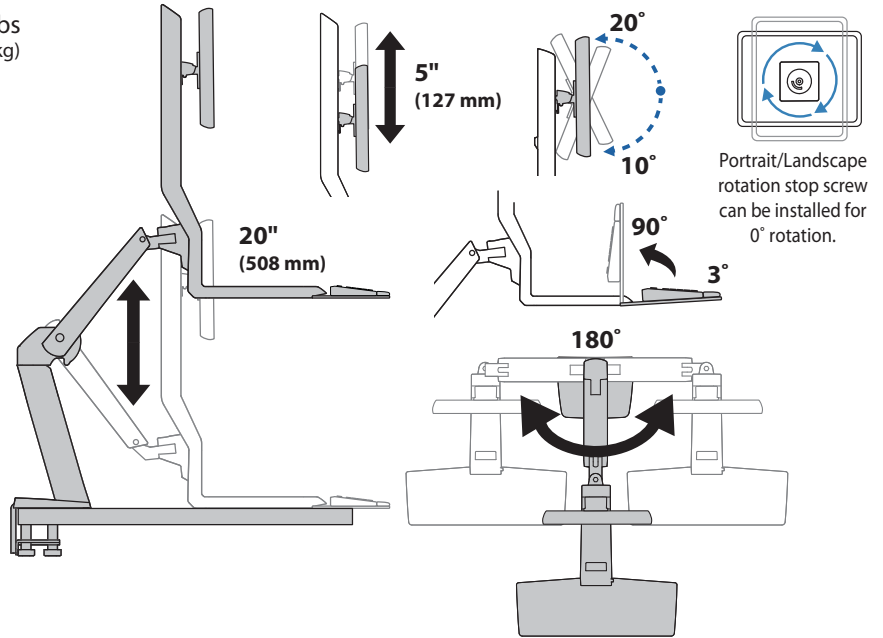

Ergotron®

Dimensional & Range of Motion Illustrations

WorkFit-A, Single LCD Mount, LD with Worksurface and Large Keyboard Tray

Weight Capacity

Range of Motion

Dimensions

© 2012 Ergotron, Inc. rev. 02/09/2012 DIM-WorkFit-A-Worksurface Content is subject to change without notification

Ergotron®

WorkFit-A, LCD & Laptop with Worksurface and Large Keyboard Tray

Dimensional & Range of Motion Illustrations

Weight Capacity:

Dimensions

© 2012 Ergotron, Inc. rev. 02/09/2012 DIM-WorkFit-A-Worksurface Content is subject to change without notification