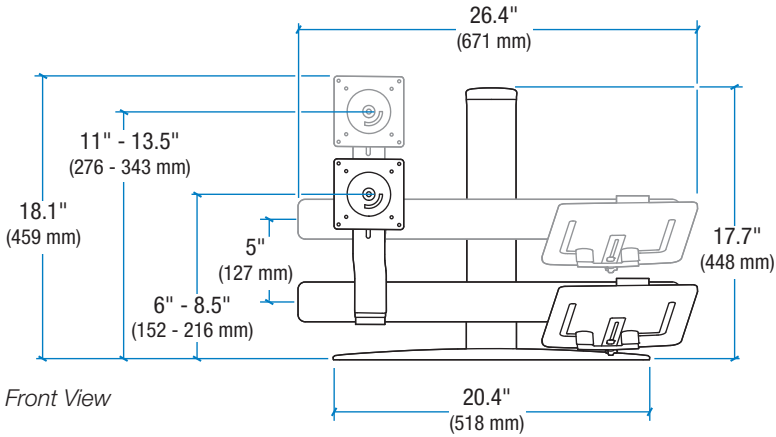

Ergotron® Neo-Flex™

Neo-Flex Combo Lift Stand: 33-331-085

Dimensional &
Range of Motion
Illustrations

*Dimensions reflect a display on the left and notebook on the right.
The Lift Stand can also be configured with display on right and notebook on the left.