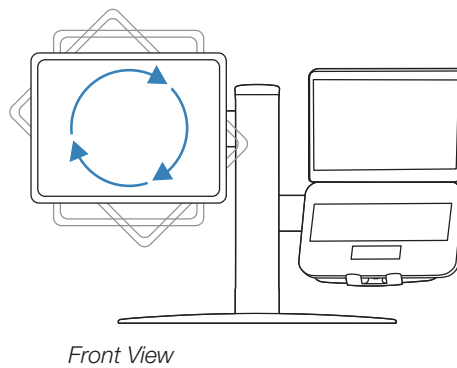

Ergotron® Neo-Flex™

Neo-Flex Combo Lift Stand: 33-331-085

Dimensional &
Range of Motion
Illustrations

*Dimensions reflect a display on the left and notebook on the right.
The Lift Stand can also be configured with display on right and notebook on the left.