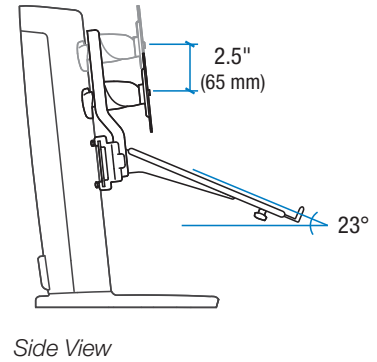

Ergotron® Neo-Flex™

Neo-Flex Combo Lift Stand: 33-331-085

Dimensional &
Range of Motion
Illustrations

*Dimensions reflect a display on the left and notebook on the right.
The Lift Stand can also be configured with display on right and notebook on the left.