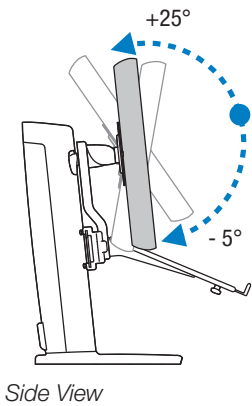

Ergotron® Neo-Flex™

Neo-Flex Combo Lift Stand: 33-331-085

Dimensional &
Range of Motion
Illustrations

*Dimensions reflect a display on the left and notebook on the right.
The Lift Stand can also be configured with display on right and notebook on the left.