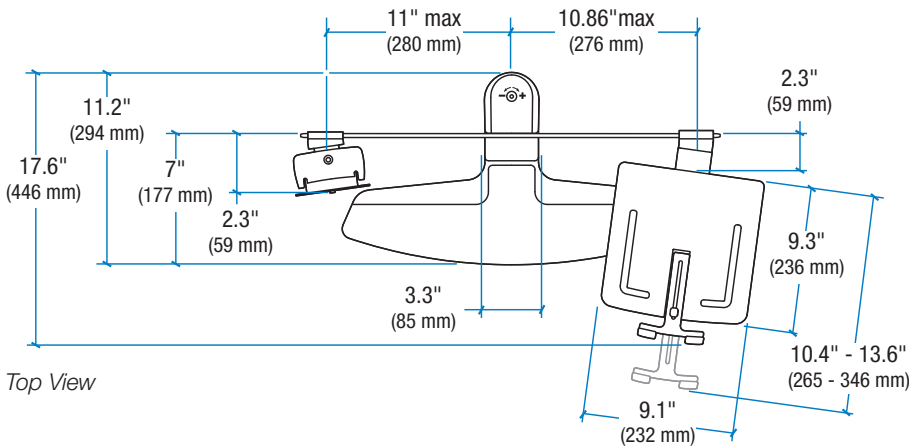

Ergotron® Neo-Flex™

Neo-Flex Combo Lift Stand: 33-331-085

Dimensional &
Range of Motion
Illustrations

*Dimensions reflect a display on the left and notebook on the right.
The Lift Stand can also be configured with display on right and notebook on the left.